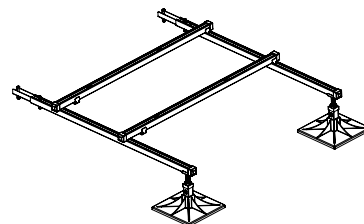

FrameFoot® Heavy Duty

- > Heavy Duty supporting system for external units
- > Modular and Extendable

FF4

FF2-EXT

Model	FF4	FF2-EXT
Part Nr	0502.00027.004	0502.00027.002
Max spread load capacity	500 kg / M ²	500 kg / M ²
Packing	1 SET	1 SET