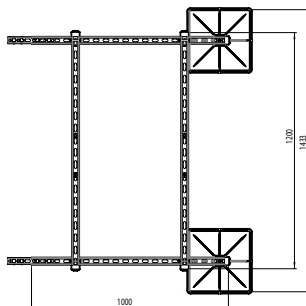

FrameFoot® Heavy Duty

- > Heavy Duty supporting system for external units
- > Modular and Extendable

Model	FF4	FF2-EXT
Part Nr	0502.00027.004	0502.00027.002
Max spread load capacity	500 kg / M²	500 kg / M²
Packing	1 SET	1 SET

FF2-EXT

FF4