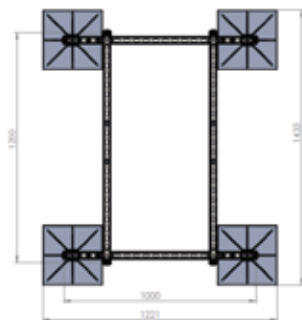

FrameFoot® Heavy Duty

- > Heavy Duty supporting system for external units
- > Modular and Extendable

FF4

FF2-EXT

Model	FF4	FF2-EXT
Part Nr	0502.00027.004	0502.00027.002
Max spread load capacity	500 kg / M ²	500 kg / M ²
Packing	1 SET	1 SET